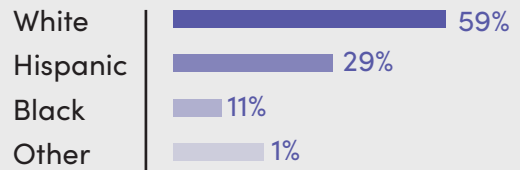

2024 STATE FAIR DEMOGRAPHICS

RETURNING FAIRGOERS

TOP 5 REASONS FOR VISITING

AVERAGE PARTY SIZE

AVERAGE MONEY SPENT

COLISEUM CONCERT SERIES

AVERAGE PARTY SIZE: 2.88

GENDER

AGE

ETHNICITY

INCOME

HOURS SPENT AT THE FAIR