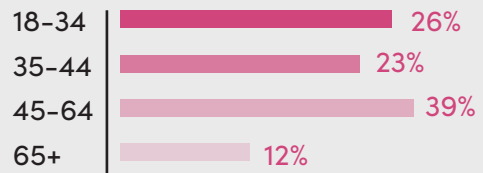

2024 STATE FAIR DEMOGRAPHICS

RETURNING FAIRGOERS

TOP 5 REASONS FOR VISITING

AVERAGE PARTY SIZE

AVERAGE MONEY SPENT

COLISEUM CONCERT SERIES

AVERAGE PARTY SIZE: 2.88

GENDER

AGE

ETHNICITY

INCOME

HOURS SPENT AT THE FAIR