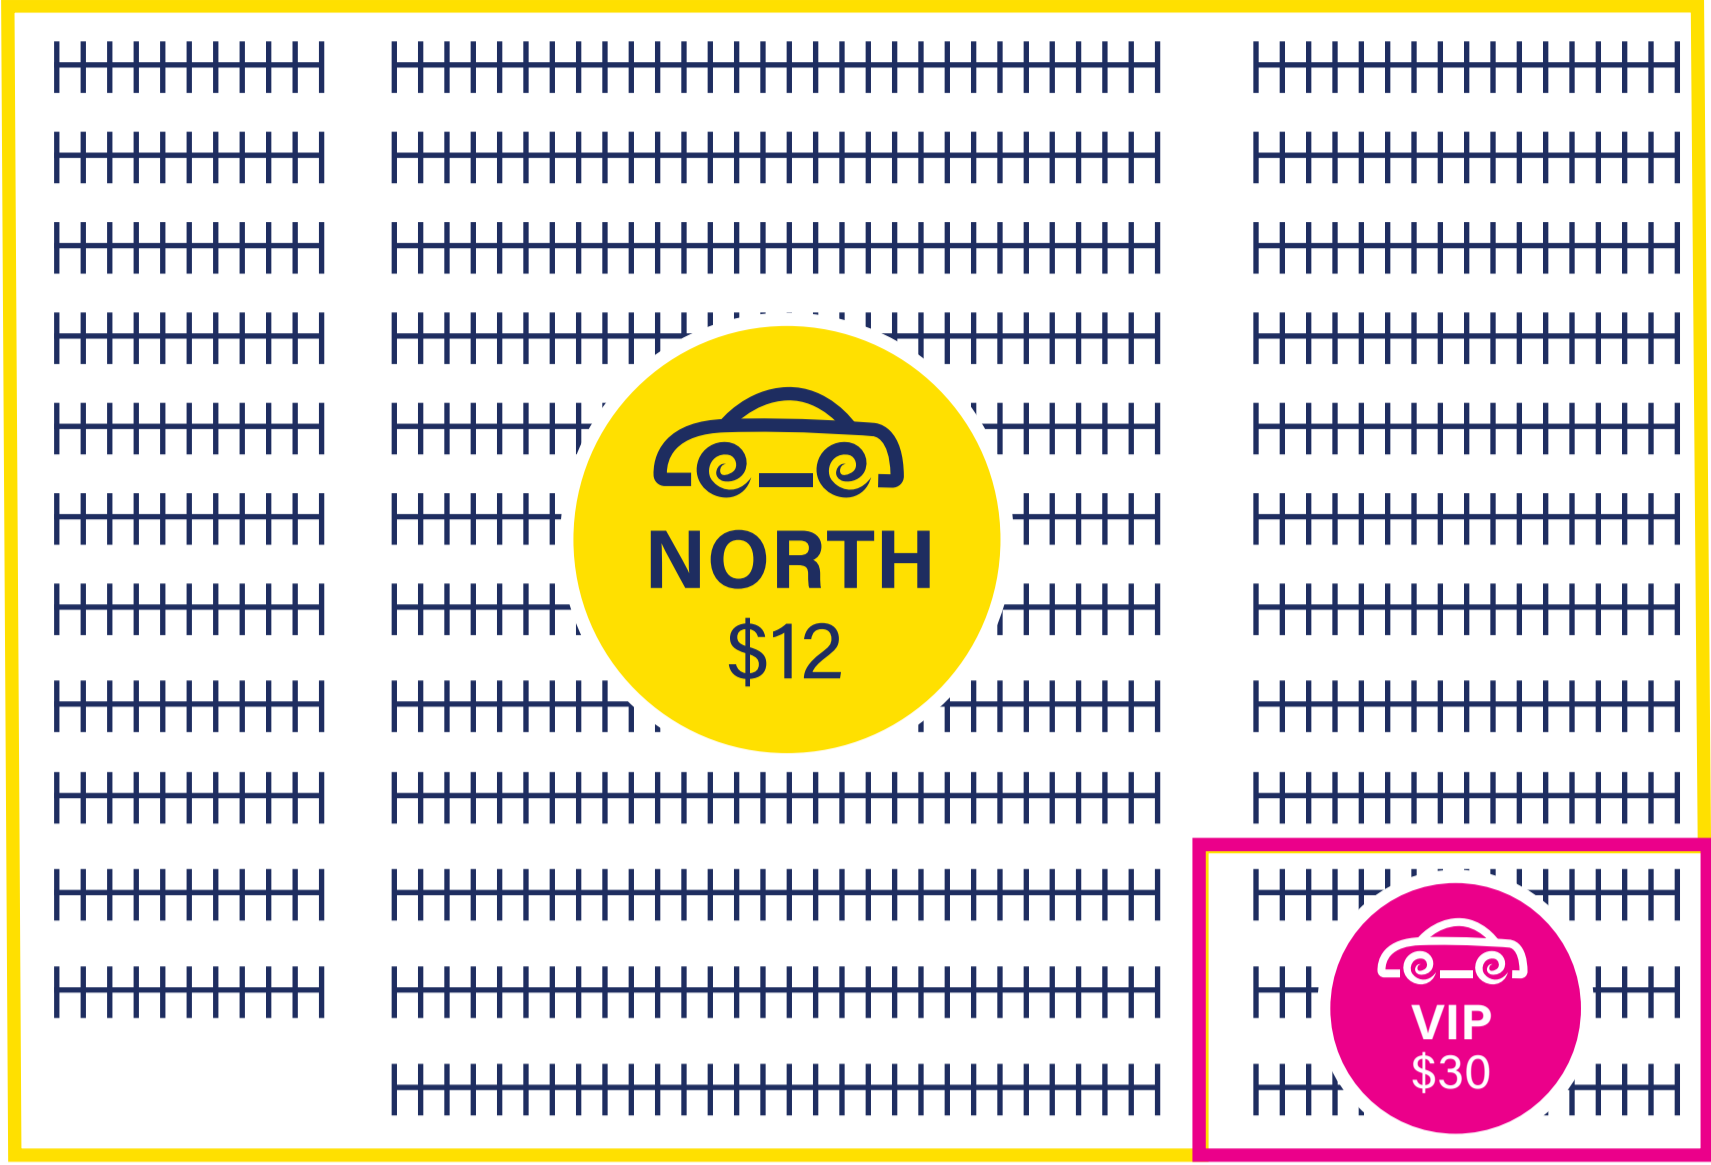

ENCANTO BLVD.

20th Avenue

19th Avenue

Monte Vista

ARIZONA STATE FAIR '23

SEPT 22 - OCT 29 • THU - SUN

FAIR IS LIFE.

U.S. Route 60

Entrance

ERC

Entrance

Grandstand

Grandstand Area

Backyard

Veterans Memorial Coliseum

Fairgrounds

Exhibit Building

The Avenue

Party Gras

Wesley Bolin

Hacienda

Home Ec

Plaza

Agriculture Center

Cattle Barns

17th Avenue

Entrance

McDowell Road