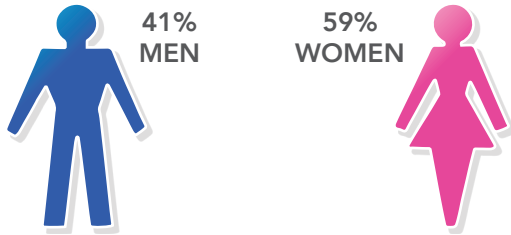

2019

DEMOGRAPHIC TRENDS

1,262,868 VISITORS

Average Visitor Stay of 5.32 Hours

46 % Attended with Kids under 12

Average Household Income \$64,427

CONTACT: Shawn Anderson

602-257-7109