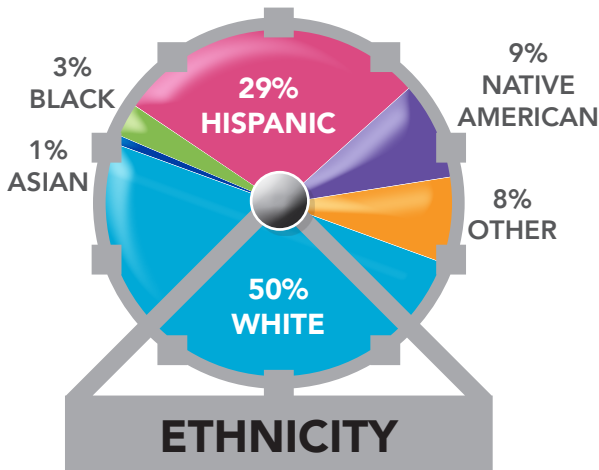

2019

DEMOGRAPHIC TRENDS

1,262,868 VISITORS

Average Visitor Stay of 5.32 Hours

46 % Attended with Kids under 12

Average Household Income \$64,427

CONTACT: Shawn Anderson

602-257-7109