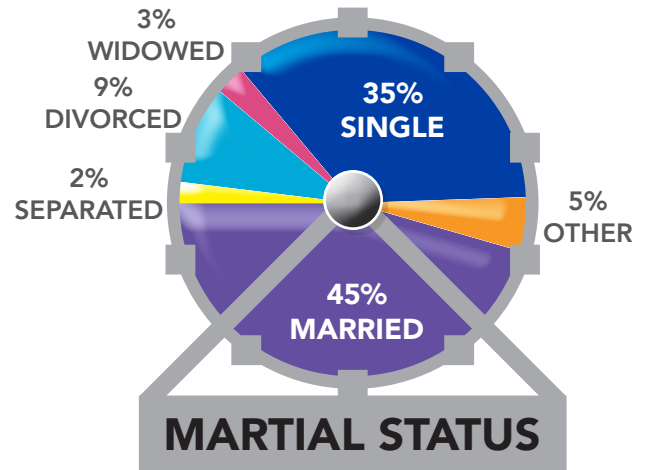

2019

DEMOGRAPHIC TRENDS

1,262,868 VISITORS

Average Visitor Stay of 5.32 Hours

46 % Attended with Kids under 12

Average Household Income \$64,427

CONTACT: Shawn Anderson

602-257-7109

shawn.anderson@azstatefair.com

Results are based on a 10 year average from Steve Elliott Marketing Research