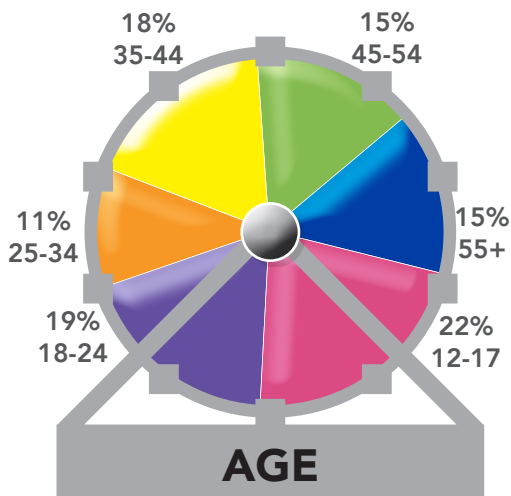

2019

DEMOGRAPHIC TRENDS

1,262,868 VISITORS

Average Visitor Stay of 5.32 Hours

46 % Attended with Kids under 12

Average Household Income \$64,427

CONTACT: Shawn Anderson

602-257-7109

shawn.anderson@azstatefair.com

Results are based on a 10 year average from Steve Elliott Marketing Research