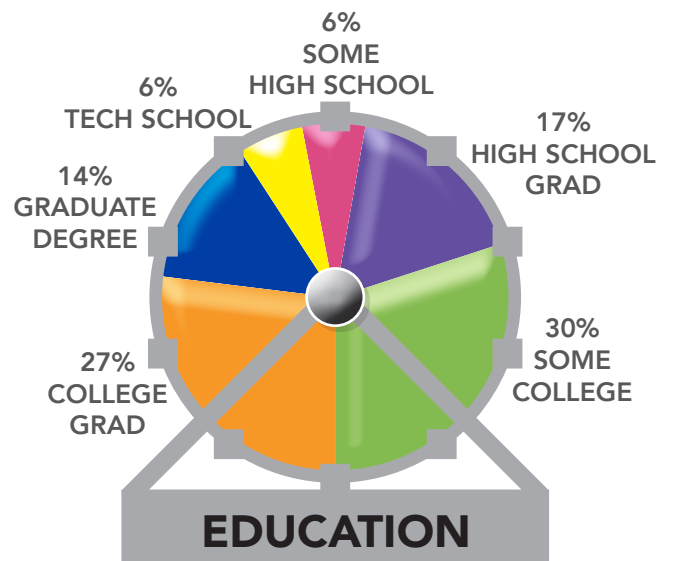

2019

DEMOGRAPHIC TRENDS

1,262,868 VISITORS

Average Visitor Stay of 5.32 Hours

46 % Attended with Kids under 12

Average Household Income \$64,427

CONTACT: Shawn Anderson

602-257-7109

shawn.anderson@azstatefair.com

Results are based on a 10 year average from Steve Elliott Marketing Research