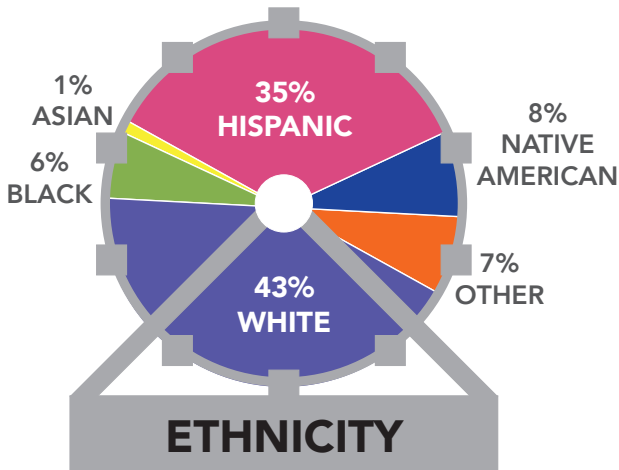

2018

DEMOGRAPHIC TRENDS

1,107,696 VISITORS

Average Visitor Stay of 5.64 Hours

54% Attended with Kids under 12

Average Household Income \$64,483

CONTACT: Shawn Anderson

602-257-7109