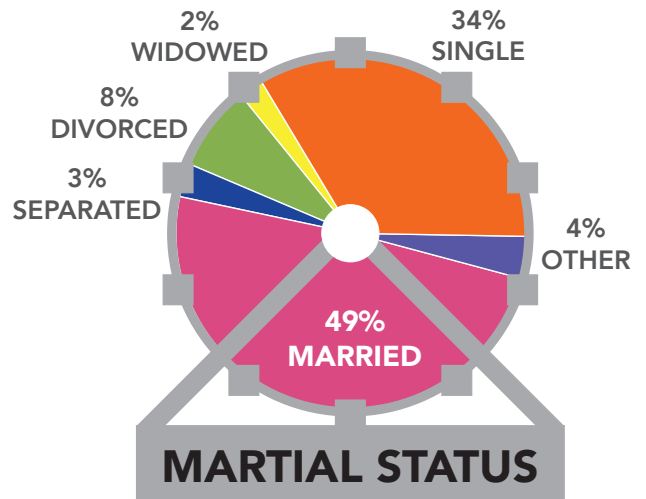

2018

DEMOGRAPHIC TRENDS

1,107,696 VISITORS

Average Visitor Stay of 5.64 Hours

54% Attended with Kids under 12

Average Household Income \$64,483

CONTACT: Shawn Anderson

602-257-7109