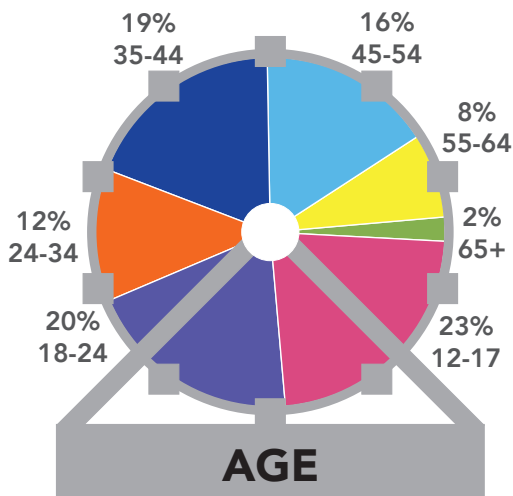

2018

DEMOGRAPHIC TRENDS

1,107,696 VISITORS

Average Visitor Stay of 5.64 Hours

54% Attended with Kids under 12

Average Household Income \$64,483

CONTACT: Shawn Anderson

602-257-7109