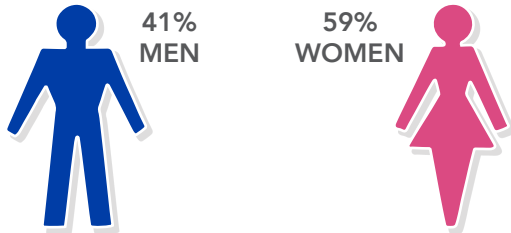

2018

DEMOGRAPHIC TRENDS

1,107,696 VISITORS

Average Visitor Stay of 5.64 Hours

54% Attended with Kids under 12

Average Household Income \$64,483

CONTACT: Shawn Anderson

602-257-7109