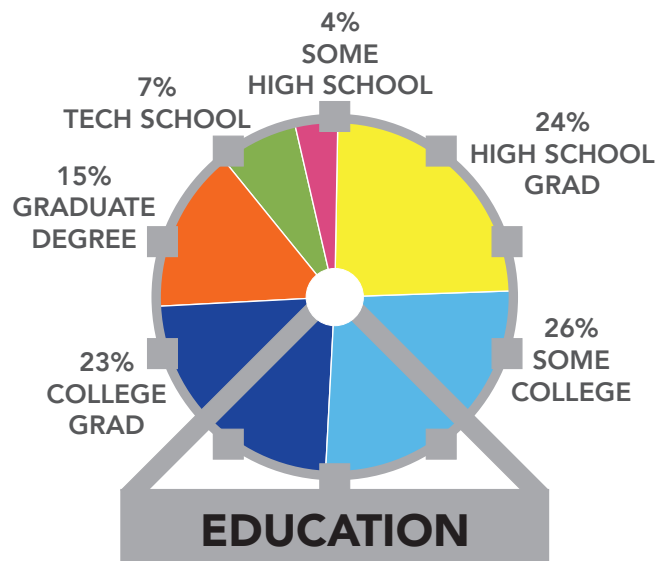

2018

DEMOGRAPHIC TRENDS

1,107,696 VISITORS

Average Visitor Stay of 5.64 Hours

54% Attended with Kids under 12

Average Household Income \$64,483

CONTACT: Shawn Anderson

602-257-7109

shawn.anderson@azstatefair.com

Results are based on a 10 year average from Steve Elliott Marketing Research