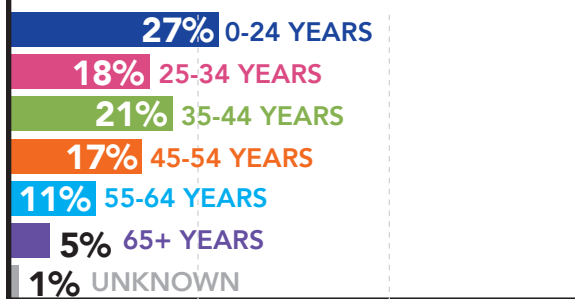

2017

DEMOGRAPHIC TRENDS

GENDER

ETHNICITY

1,136,702 VISITORS

AGE

MARTIAL STATUS

41% ATTENDED WITH CHILDREN UNDER 12

EDUCATION

INCOME

AVERAGE VISITOR STAY OF 5.22 HOURS

Contact: Shawn Anderson

602-257-7109

shawn.anderson@azstatefair.com

Results are based on a 10 year average from Steve Elliot Marketing Research