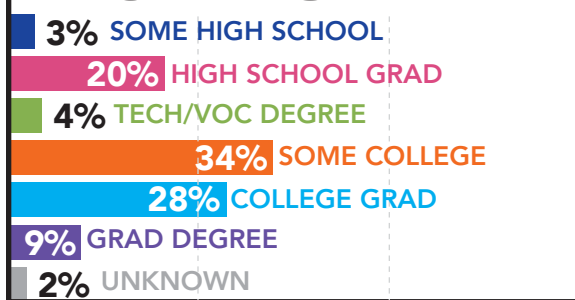

2017

DEMOGRAPHIC TRENDS

GENDER

ETHNICITY

1,136,702 VISITORS

AGE

MARTIAL STATUS

41% ATTENDED WITH CHILDREN UNDER 12

EDUCATION

INCOME

AVERAGE VISITOR STAY OF 5.22 HOURS

Contact: Shawn Anderson

602-257-7109

shawn.anderson@azstatefair.com

Results are based on a 10 year average from Steve Elliot Marketing Research