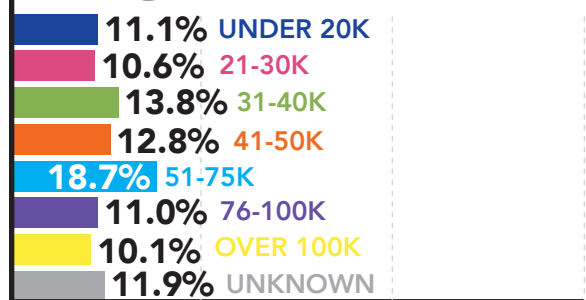

INCOME

AVERAGE VISITOR STAY OF 5.22 HOURS

Contact: Shawn Anderson

602-257-7109

shawn.anderson@azstatefair.com

Results are based on a 10 year average from Steve Elliot Marketing Research