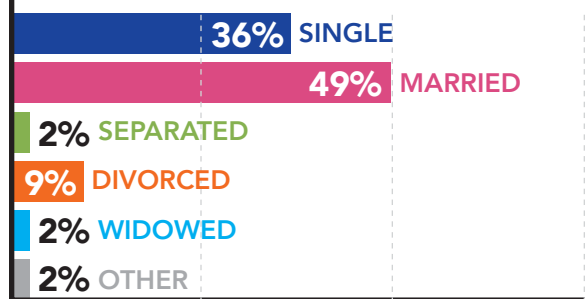

2017

DEMOGRAPHIC TRENDS

GENDER

ETHNICITY

1,136,702 VISITORS

AGE

MARTIAL STATUS

41% ATTENDED WITH CHILDREN UNDER 12

EDUCATION

INCOME

AVERAGE VISITOR STAY OF 5.22 HOURS

Contact: Shawn Anderson

602-257-7109

shawn.anderson@azstatefair.com

Results are based on a 10 year average from Steve Elliot Marketing Research