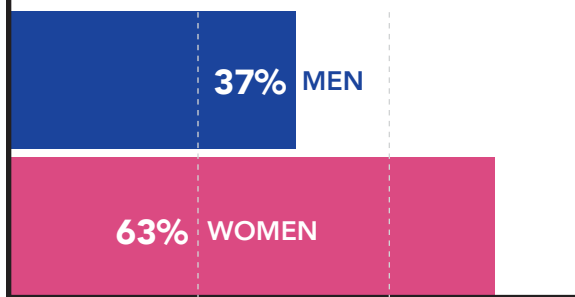

2017

DEMOGRAPHIC TRENDS

GENDER

ETHNICITY

1,136,702 VISITORS

AGE

MARTIAL STATUS

41% ATTENDED WITH CHILDREN UNDER 12

EDUCATION

INCOME

AVERAGE VISITOR STAY OF 5.22 HOURS

Contact: Shawn Anderson

602-257-7109

shawn.anderson@azstatefair.com

Results are based on a 10 year average from Steve Elliot Marketing Research