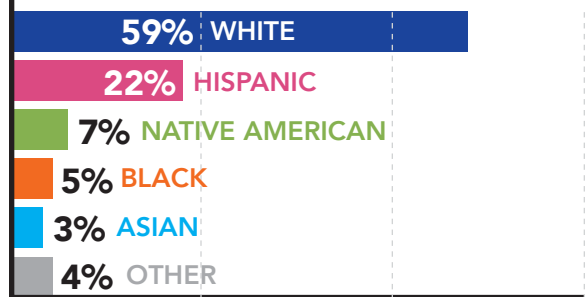

2017

DEMOGRAPHIC TRENDS

GENDER

ETHNICITY

1,136,702 VISITORS

AGE

MARTIAL STATUS

41% ATTENDED WITH CHILDREN UNDER 12