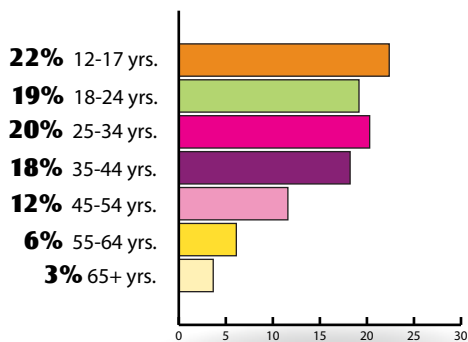

## Education:

## Attendance:

The 8 year average annual attendance of the Arizona State Fair is 1,134,241.

## 9-Year Average Age Trend: