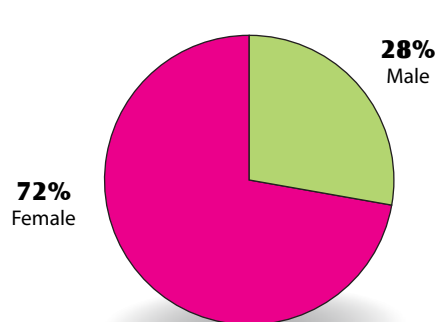

Gender:

Over half of our guests are age 35-54.