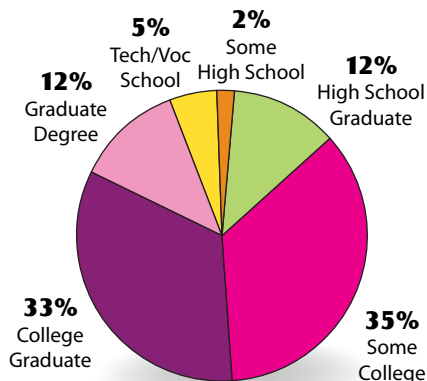

# 2009 Demographic Survey

# Arizona State Fair

## Attendance:

The 8 year average annual attendance of the Arizona State Fair is 1,134,241.

## Household Income:

The average fairgoer's HHI is \$58,715.