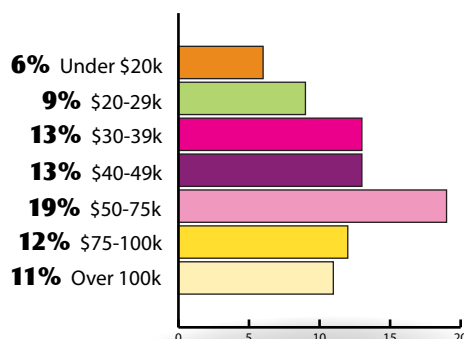

## 9-Year Average Age Trend:

## Gender:

Over half of our guests are age 35-54.

## Ethnic Background:

## Household Income:

The average fairgoer's HHI is \$58,715.