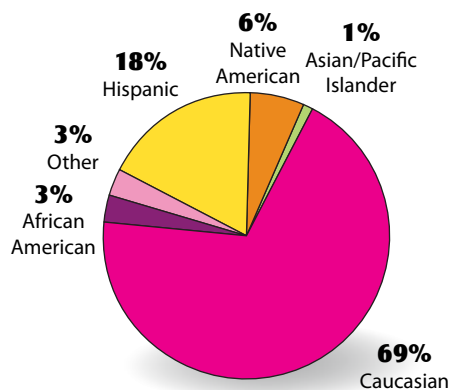

## Attendance:

The 8 year average annual attendance of the Arizona State Fair is 1,134,241.

## 9-Year Average Age Trend:

## Ethnic Background: