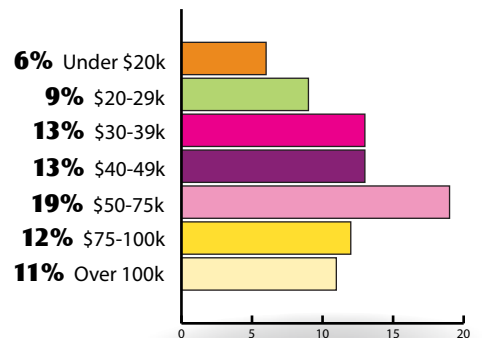

2009 Demographic Survey

Arizona State Fair

Education:

Attendance:

The 8 year average annual attendance of the Arizona State Fair is 1,134,241.

9-Year Average Age Trend:

Gender:

Over half of our guests are age 25-54.

Ethnic Background:

Household Income:

The average fairgoer's HHI is \$58,715.