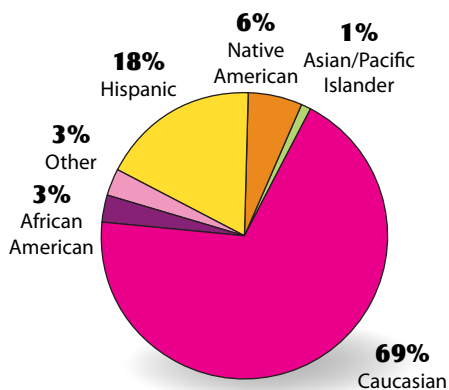

2009 Demographic Survey

Arizona State Fair

Education:

Attendance:

The 8 year average annual attendance of the Arizona State Fair is 1,134,241.

9-Year Average Age Trend:

Gender:

Over half of our guests are age 25-54.

Ethnic Background:

Household Income:

The average fairgoer's HHI is \$58,715.