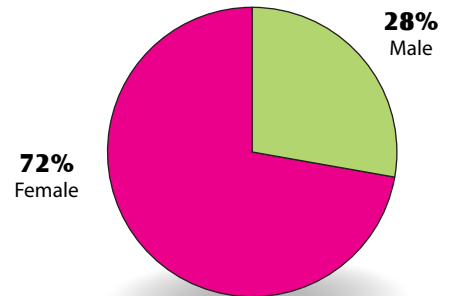

2009 Demographic Survey

Arizona State Fair

Education:

Attendance:

The 8 year average annual attendance of the Arizona State Fair is 1,134,241.

9-Year Average Age Trend:

Gender:

Over half of our guests are age 25-54.

Ethnic Background:

Household Income:

The average fairgoer's HHI is \$58,715.