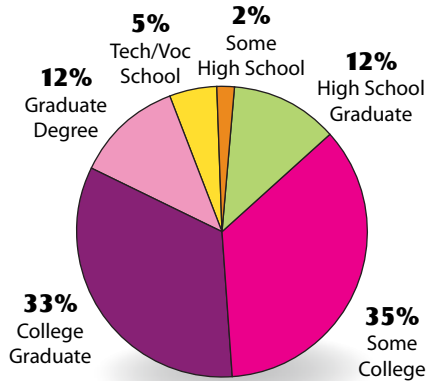

2009 Demographic Survey

Arizona State Fair

Education:

Attendance:

The 8 year average annual attendance of the Arizona State Fair is 1,134,241.

9-Year Average Age Trend:

Gender:

Over half of our guests are age 25-54.

Ethnic Background:

Household Income:

The average fairgoer's HHI is \$58,715.