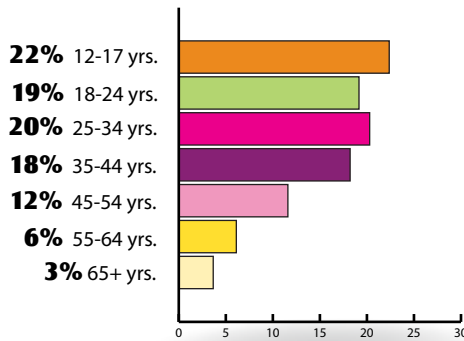

2009 Demographic Survey

Arizona State Fair

Education:

Attendance:

The 8 year average annual attendance of the Arizona State Fair is 1,134,241.

9-Year Average Age Trend:

Gender:

Over half of our guests are age 25-54.

Ethnic Background:

Household Income:

The average fairgoer's HHI is \$58,715.